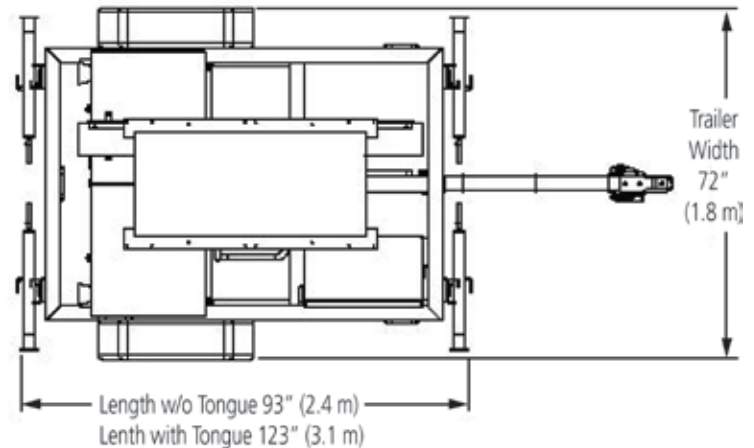

Physical/Mechanical

- Height (raised): 135.7" (3.4 m)
- Height (storage): 95.2" (2.4 m)
- Length (tongue): 123" (3.2 m)
- Length (w/o tongue): 92" (2.3 m)
- Trailer Width: 72" (1.8 m)
- Sign Case Width: 70.8" (1.8 m)
- Sign Case Height: 33.9" (0.9 m)

Electrical/Display

- Matrix type: Full matrix
- Matrix size: 28 rows x 72 columns
- LEDs per pixel: 1
- Angularity: 30 degrees
- Speed-Variable timing: 0.10 second increments
- Matrix size: 24 rows x 48 columns
- LED color: 590 nm ITE amber/yellow
- Character size: 6" (15.2 cm) to 18" (45.7 cm)