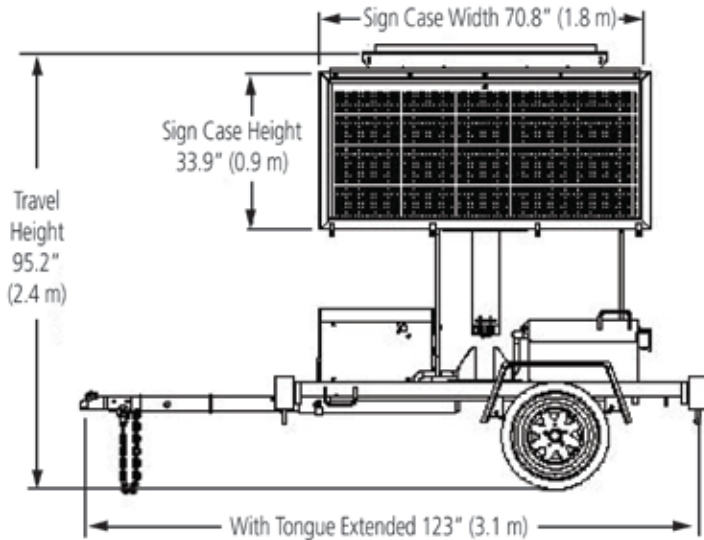

Physical/Mechanical

- Height (raised): 135.7" (3.4 m)
- Height (storage): 95.2" (2.4 m)
- Length (tongue): 123" (3.2 m)
- Length (w/o tongue): 92" (2.3 m)
- Trailer Width: 72" (1.8 m)
- Sign Case Width: 70.8" (1.8 m)
- Sign Case Height: 33.9" (0.9 m)

Electrical/Display

- Matrix type: Full matrix
- Matrix size: 28 rows x 72 columns
- LEDs per pixel: 1
- Angularity: 30 degrees
- Speed-Variable timing: 0.10 second increments
- Matrix size: 24 rows x 48 columns
- LED color: 590 nm ITE amber/yellow
- Character size: 6" (15.2 cm) to 18" (45.7 cm)