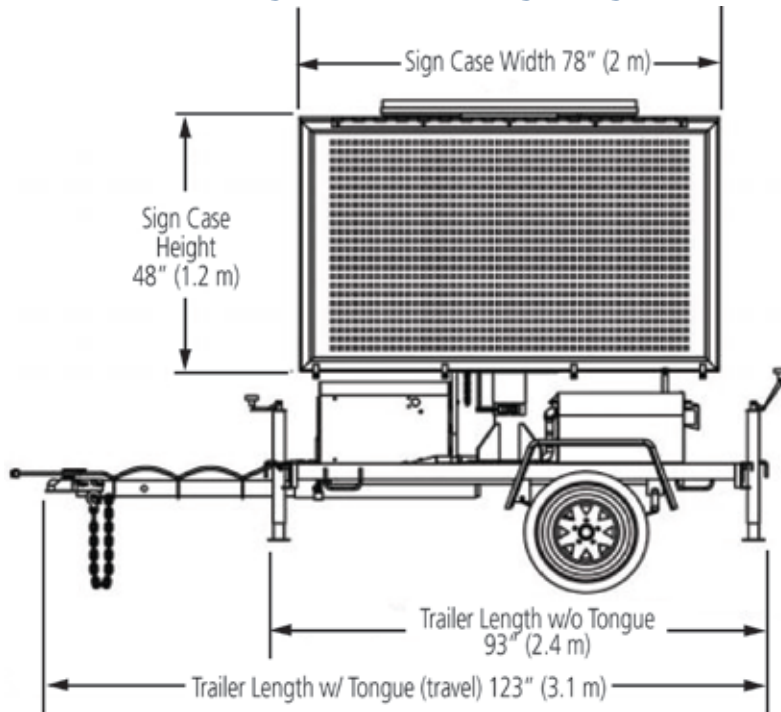

Physical/Mechanical

- Height (raised): 135.7" (3.4 m)
- Height (storage): 95.2" (2.4 m)
- Length (tongue): 123" (3.1 m)
- Length (w/o tongue): 93" (2.4 m)
- Trailer Width: 72" (1.8 m)
- Sign Case Width: 78" (2.0 m)
- Sign Case Height: 48" (1.2 m)

Electrical/Display

- Matrix type: Full matrix
- LEDs per pixel: 4
- Angularity: 30 degrees
- Speed-Variable timing: 0.10 second increments
- Matrix size: 24 rows x 48 columns
- LED color: 590 nm ITE amber/yellow
- Character size: 12" (30.5 cm) to 33" (83.8 cm)