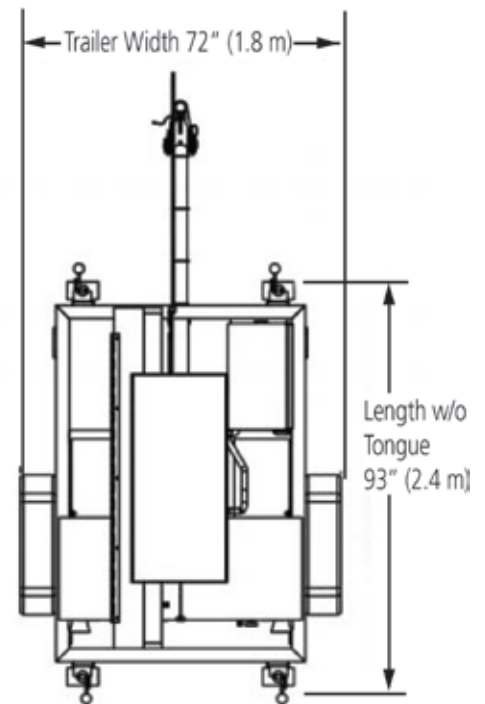

Physical/Mechanical

- Height (raised): 135.7" (3.4 m)
- Height (storage): 95.2" (2.4 m)
- Length (tongue): 123" (3.1 m)
- Length (w/o tongue): 93" (2.4 m)
- Trailer Width: 72" (1.8 m)
- Sign Case Width: 78" (2.0 m)
- Sign Case Height: 48" (1.2 m)

Electrical/Display

- Matrix type: Full matrix
- LEDs per pixel: 4
- Angularity: 30 degrees
- Speed-Variable timing: 0.10 second increments
- Matrix size: 24 rows x 48 columns
- LED color: 590 nm ITE amber/yellow
- Character size: 12" (30.5 cm) to 33" (83.8 cm)

Character Fonts

Pixel Matrix	Normal Height	Characters Per Line	Lines Sign Face
3x7	12" (30.5 cm)	10/12	3
4x7	12" (30.5 cm)	10	3
5x7	12" (30.5 cm)	8	3
5x7w	12" (30.5 cm)	7	3
7x7	12" (30.5 cm)	6	3
7x7w	18" (45.7 cm)	5	3
6x11	33" (83.8 cm)	7	2
7x20	33" (83.8 cm)	6	1