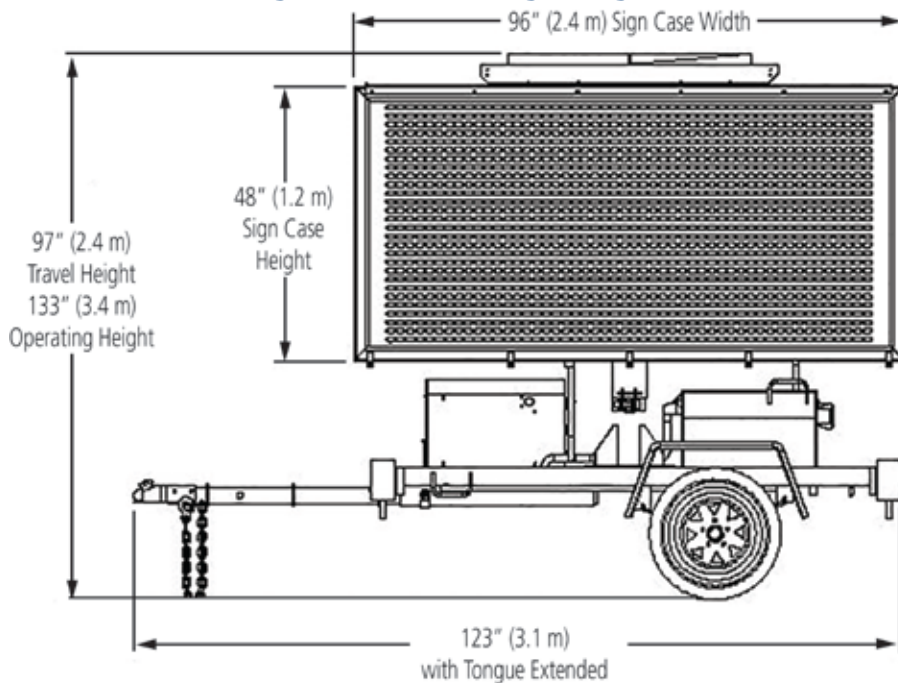

Portable Changeable Message Sign

Physical/Mechanical

- Height (raised): 133" (3.4 m)
- Height (storage): 97" (2.4 m)
- Length (tongue): 123" (3.1 m)
- Length (w/o tongue): 93" (2.4 m)
- Trailer Width: 72" (1.8 m)
- Sign Case Width: 96" (2.4 m)
- Sign Case Height: 48" (1.2 m)

Electrical/Display

- Matrix type: Full matrix
- LEDs per pixel: 2
- Angularity: 30 degrees
- Speed-Variable timing: 0.10 second increments
- Matrix size: 28 rows x 50 columns
- LED color: 590 nm ITE amber/yellow
- Character size: 9" (22.9 cm) to 28" (71 cm)

Character Fonts

Pixel Matrix	Normal Height	Characters Per Line	Lines Sign Face
3x7	9" (22.9 cm)	11/12	3
4x7	9" (22.9 cm)	10	3
5x7	9" (22.9 cm)	8	3
5x7w	9" (22.9 cm)	7	3
7x7	9" (22.9 cm)	6	3
7x7w	9" (22.9 cm)	5	3
6x11	15" (38.1 cm)	7	2
7x20	28" (71.1 cm)	6	1

w = bold

Control/Operation

- Pre-programmed messages: 230
- User-defined messages: 200
- Message sequences: 250
- Animation messages: 99
- Graphical messages

SMART VMS I - Data Sheet - USA Eng - Print - 04/2016