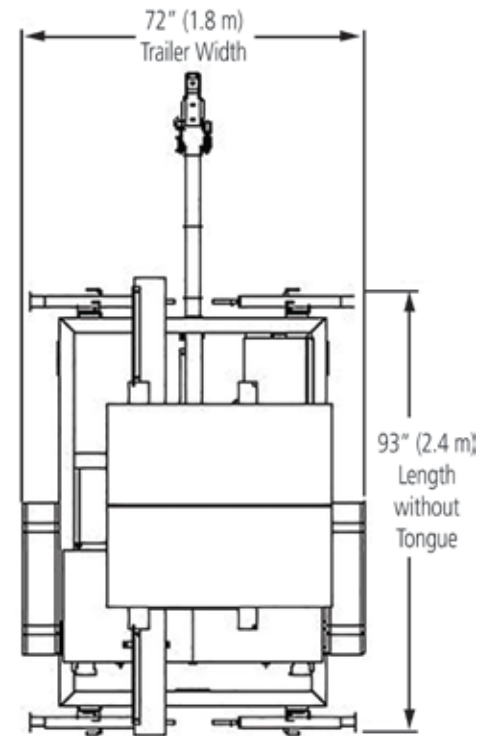

Portable Changeable Message Sign

Physical/Mechanical

- Height (raised): 133" (3.4 m)
- Height (storage): 97" (2.4 m)
- Length (tongue): 123" (3.1 m)
- Length (w/o tongue): 93" (2.4 m)
- Trailer Width: 72" (1.8 m)
- Sign Case Width: 96" (2.4 m)
- Sign Case Height: 48" (1.2 m)

Electrical/Display

- Matrix type: Full matrix
- LEDs per pixel: 2
- Angularity: 30 degrees
- Speed-Variable timing: 0.10 second increments
- Matrix size: 28 rows x 50 columns
- LED color: 590 nm ITE amber/yellow
- Character size: 9" (22.9 cm) to 28" (71 cm)

Character Fonts

Pixel Matrix	Normal Height	Characters Per Line	Lines Sign Face
3x7	9" (22.9 cm)	11/12	3
4x7	9" (22.9 cm)	10	3
5x7	9" (22.9 cm)	8	3
5x7w	9" (22.9 cm)	7	3
7x7	9" (22.9 cm)	6	3
7x7w	9" (22.9 cm)	5	3
6x11	15" (38.1 cm)	7	2
7x20	28" (71.1 cm)	6	1

w = bold

Control/Operation

- Pre-programmed messages: 230
- User-defined messages: 200
- Message sequences: 250
- Animation messages: 99
- Graphical messages

SMART VMS I - Data Sheet - USA Eng - Print - 04/2016