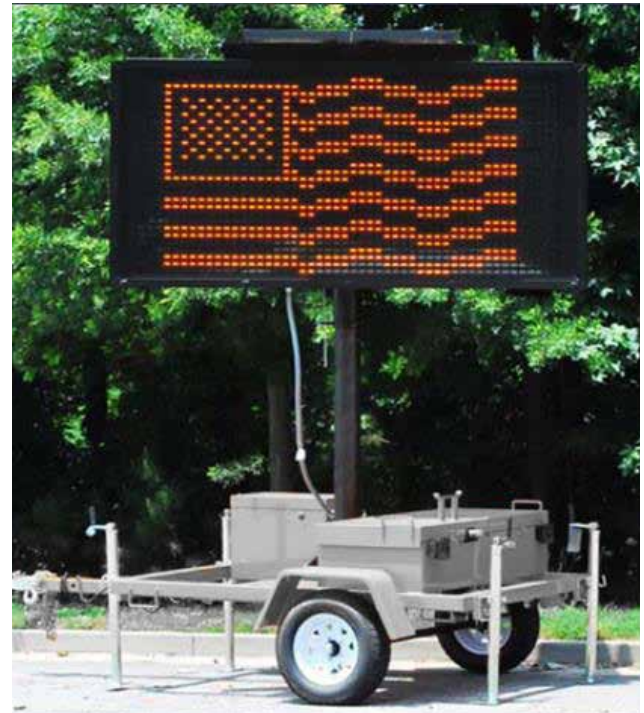

With ALPR

Easy to program

NTCIP compliant

Improve community relations